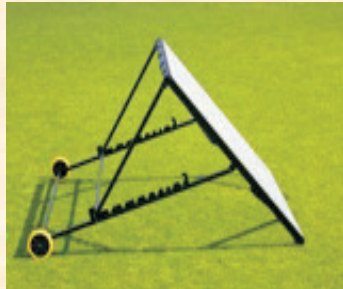

WATCH INTROVIDEO

About the m-station high performance football rebounder

Benefits:

More than just a rebounder:

- **m-station** is the largest, most powerful and most versatile rebounder in the world. It can create all kinds of passes and so it enables players to practise all technical elements of football repetitively.
- What creates a good rebounder is the rebound speed, surface size, quality and opportunity to angle the rebounder according to what is being trained.
- **Munin** have created the **m-station** rebounders to fulfil these needs— the first high quality and high-performance rebounders on the market.
- The **m-station** can be used for team practise as well as solo practise.
- Studies show that when players use **m-station** in training they become more responsible for their own technical development.
- Training is more effective and fun with the ball at the players feet.

10 different angle settings

- Ten different inclination settings on the **m-station** are easy to adjust. They determine the curve of the ball allowing **realistic** practise of different forms of first touch, passes, chest control, heading, etc.
- **m-station** is currently being used by players from the Premier League to children from 7 years old in amateur clubs.